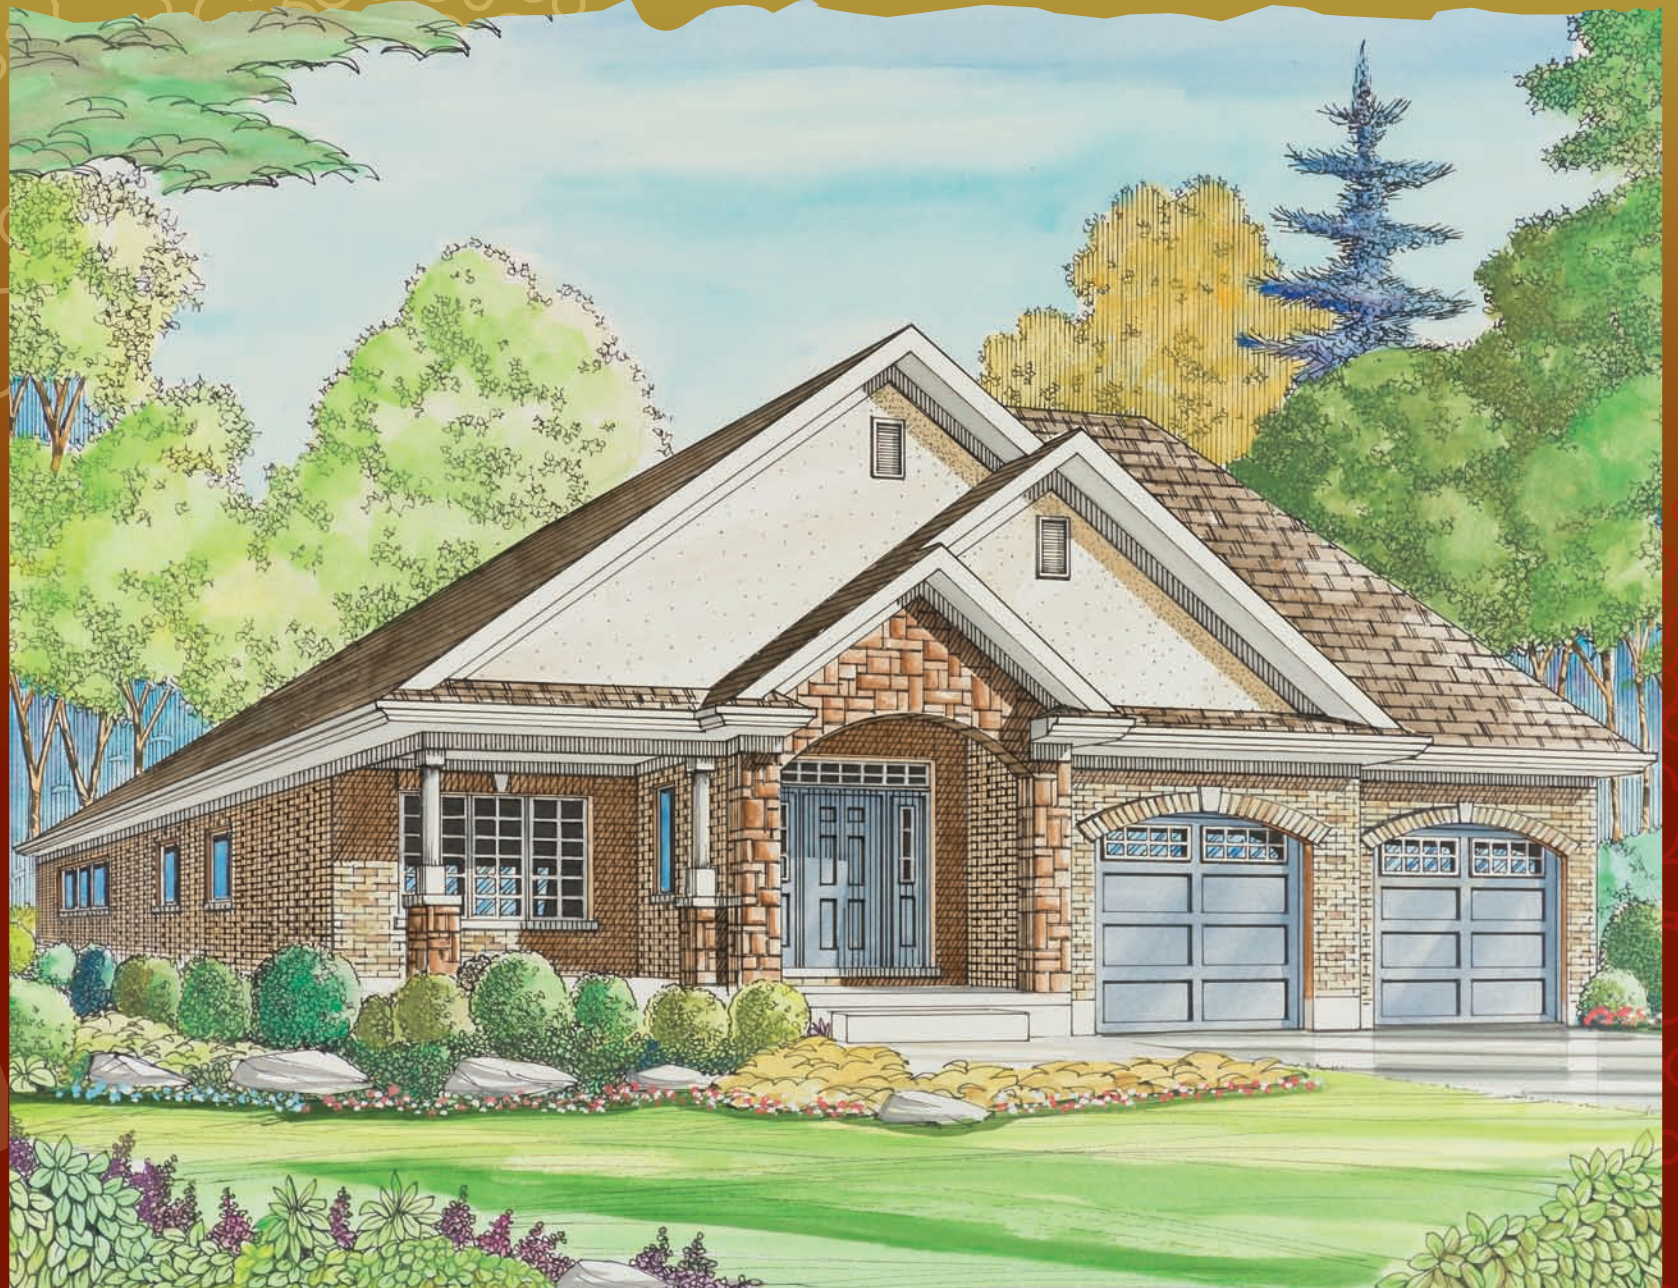

AVON | WEST
STRATFORD

The Findley

Square Footage: 1,806

Bedrooms: 2

Bathrooms: 2

Storeys: 1

Lot Width: 52 ft.

2 Bedroom, bungalow, 2 baths, double garage doors, main floor laundry, oversized great room.

**Bromberg
Homes**

Division of Werner Bromberg Ltd.